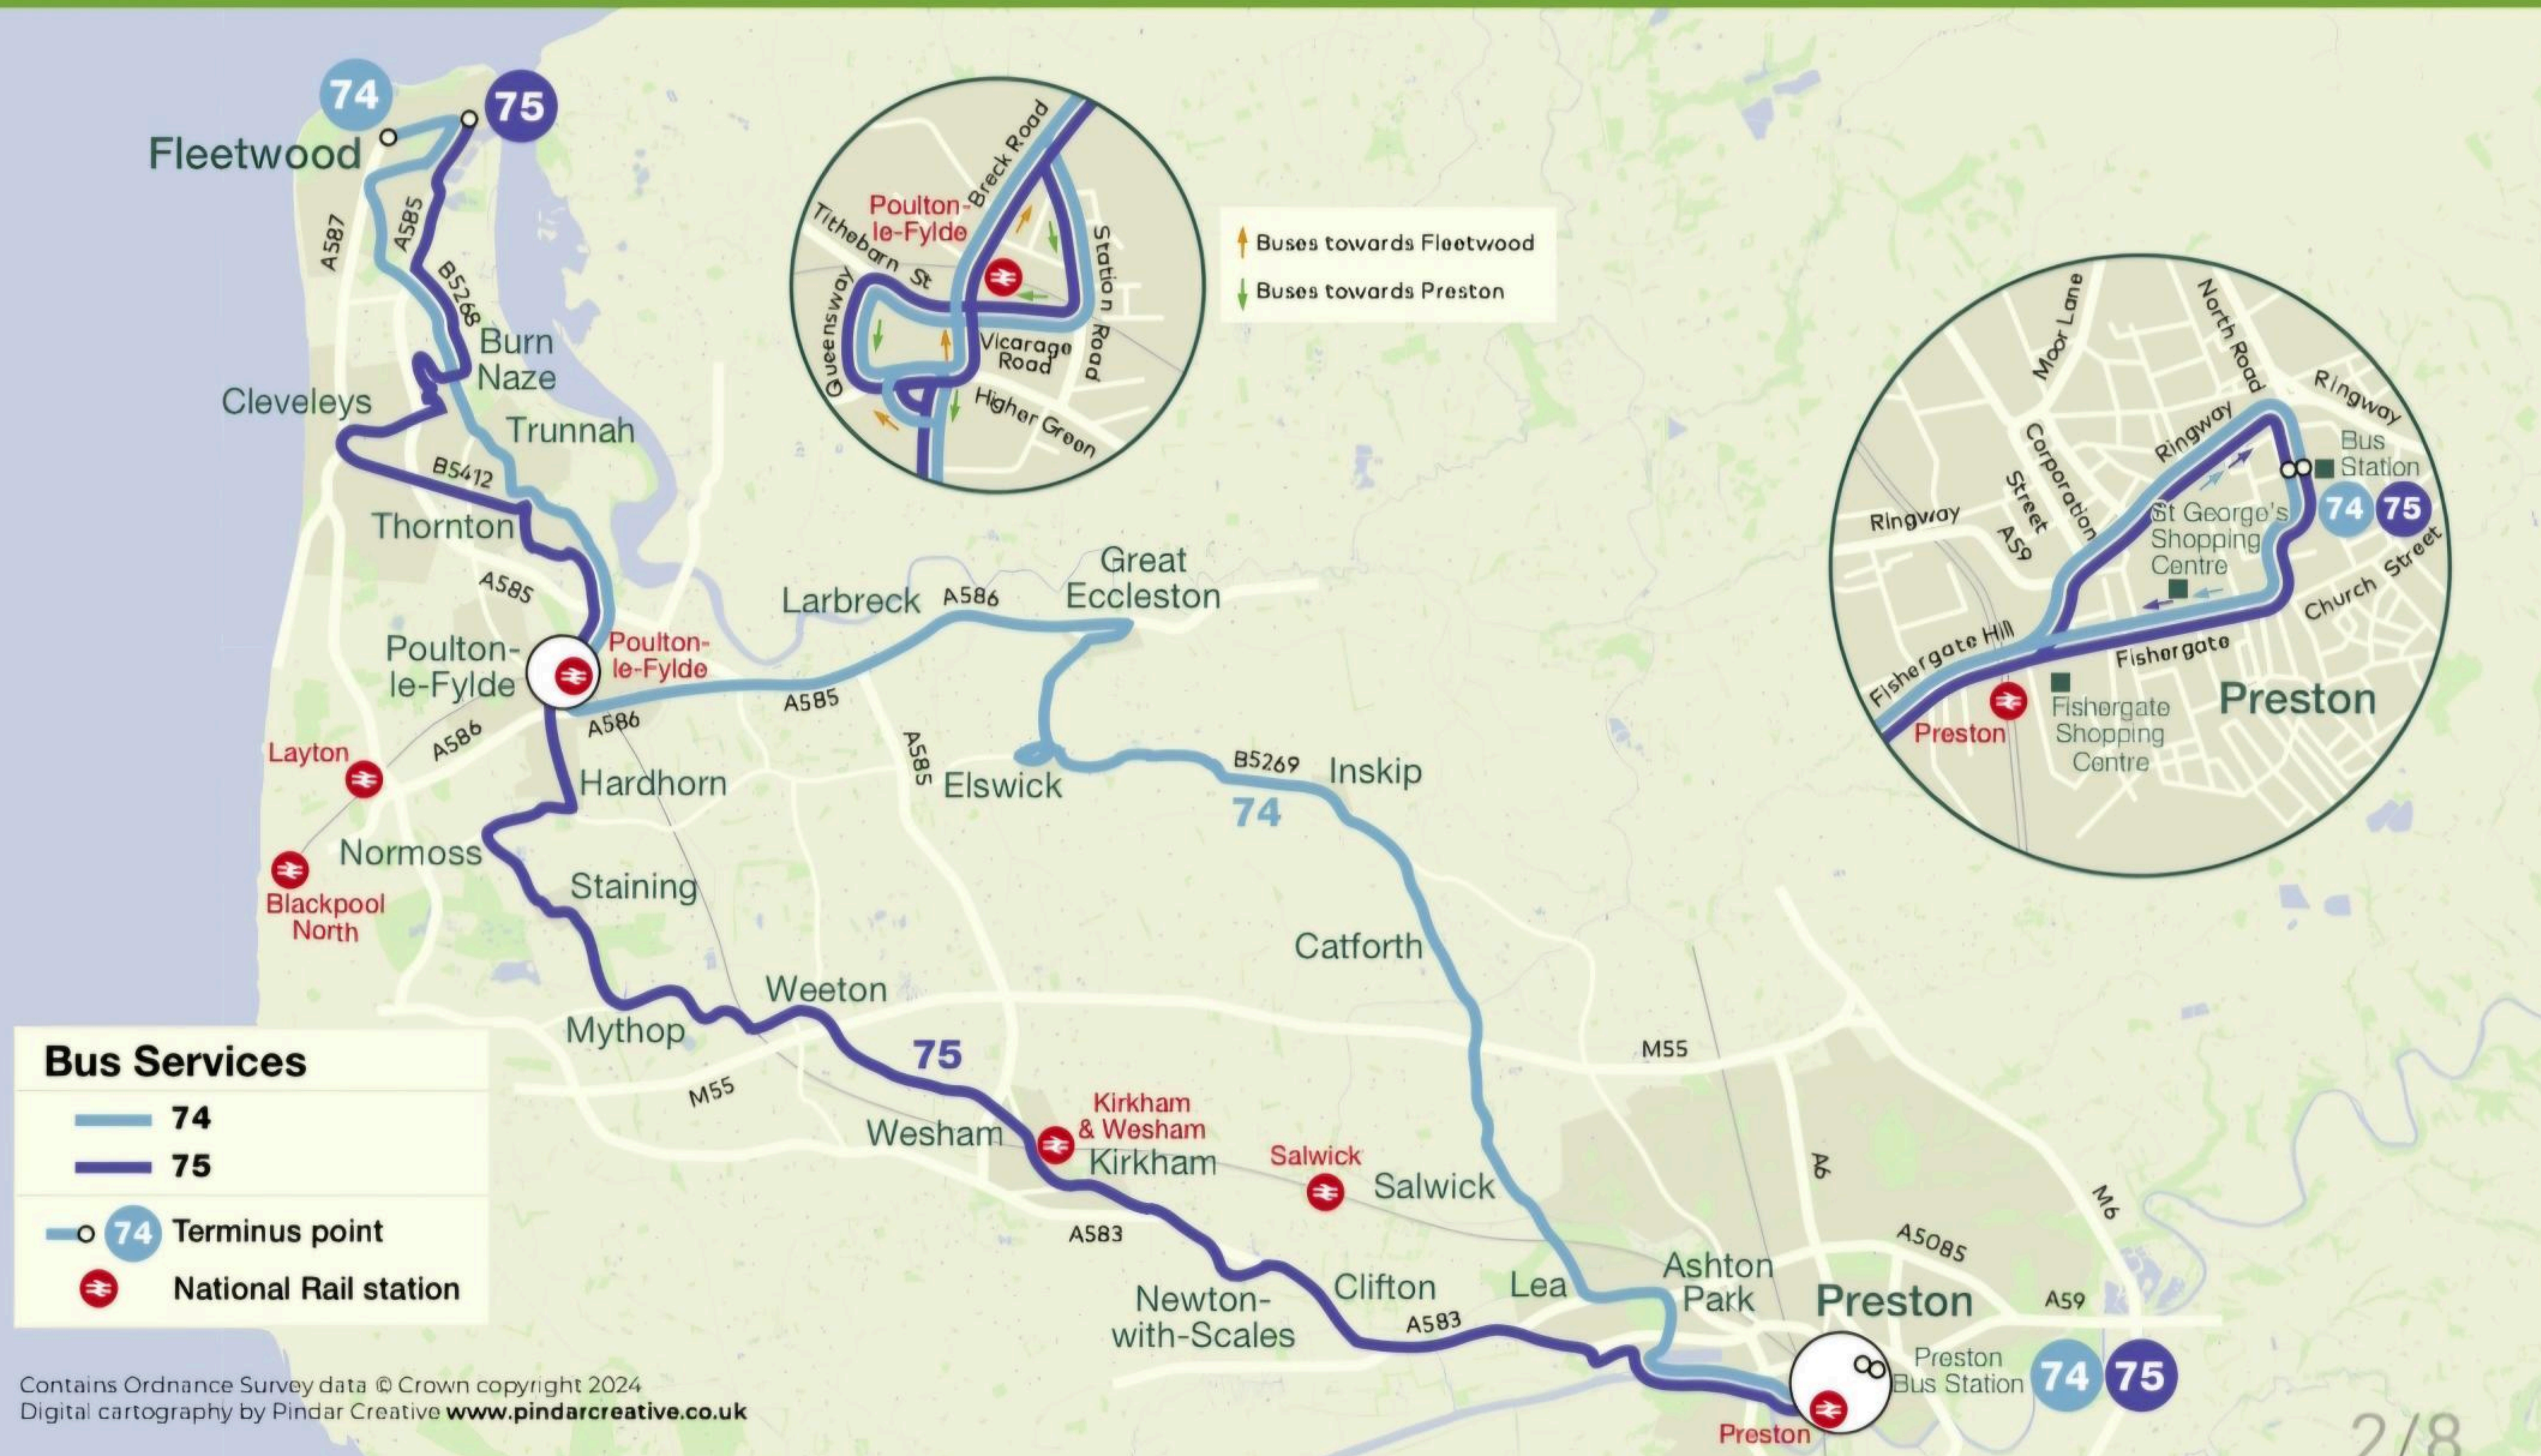

Bus Route Map

Preston - Fleetwood

74 75

Contains Ordnance Survey data © Crown copyright 2024
Digital cartography by Pindar Creative www.pindarcreative.co.uk